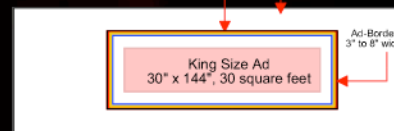

Maximum of 6 Dot-Com- Ads or Logo-Ads displayed

(Side of Truck)

Optional Locations For Your Ad

(Back of Truck)

Ad-Borders frame and enlarge a King Size Ad

(Side of Truck)

- Ad Size: 30" high x 60" long, 12.5 square feet
- Ads Separated by a minimum of 1 foot of white space